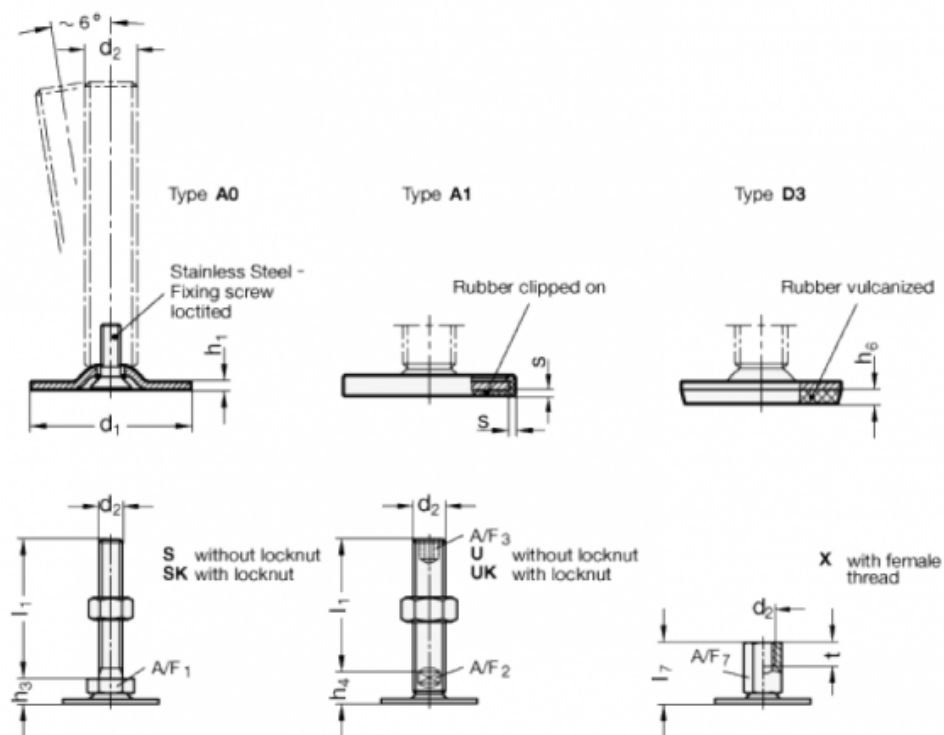

Data Sheet

Article number: 204080M12100A3S

Description: E+G levelling foot
GN 40-80-M12-100-A3-S

Note: S Without nut, External hexagon at the bottom

Measures

A/F1	= 17
d1	= 80
d2	= M12
h1	= 3
h3	= 12
h6	= 5
l1	= 100
s	=